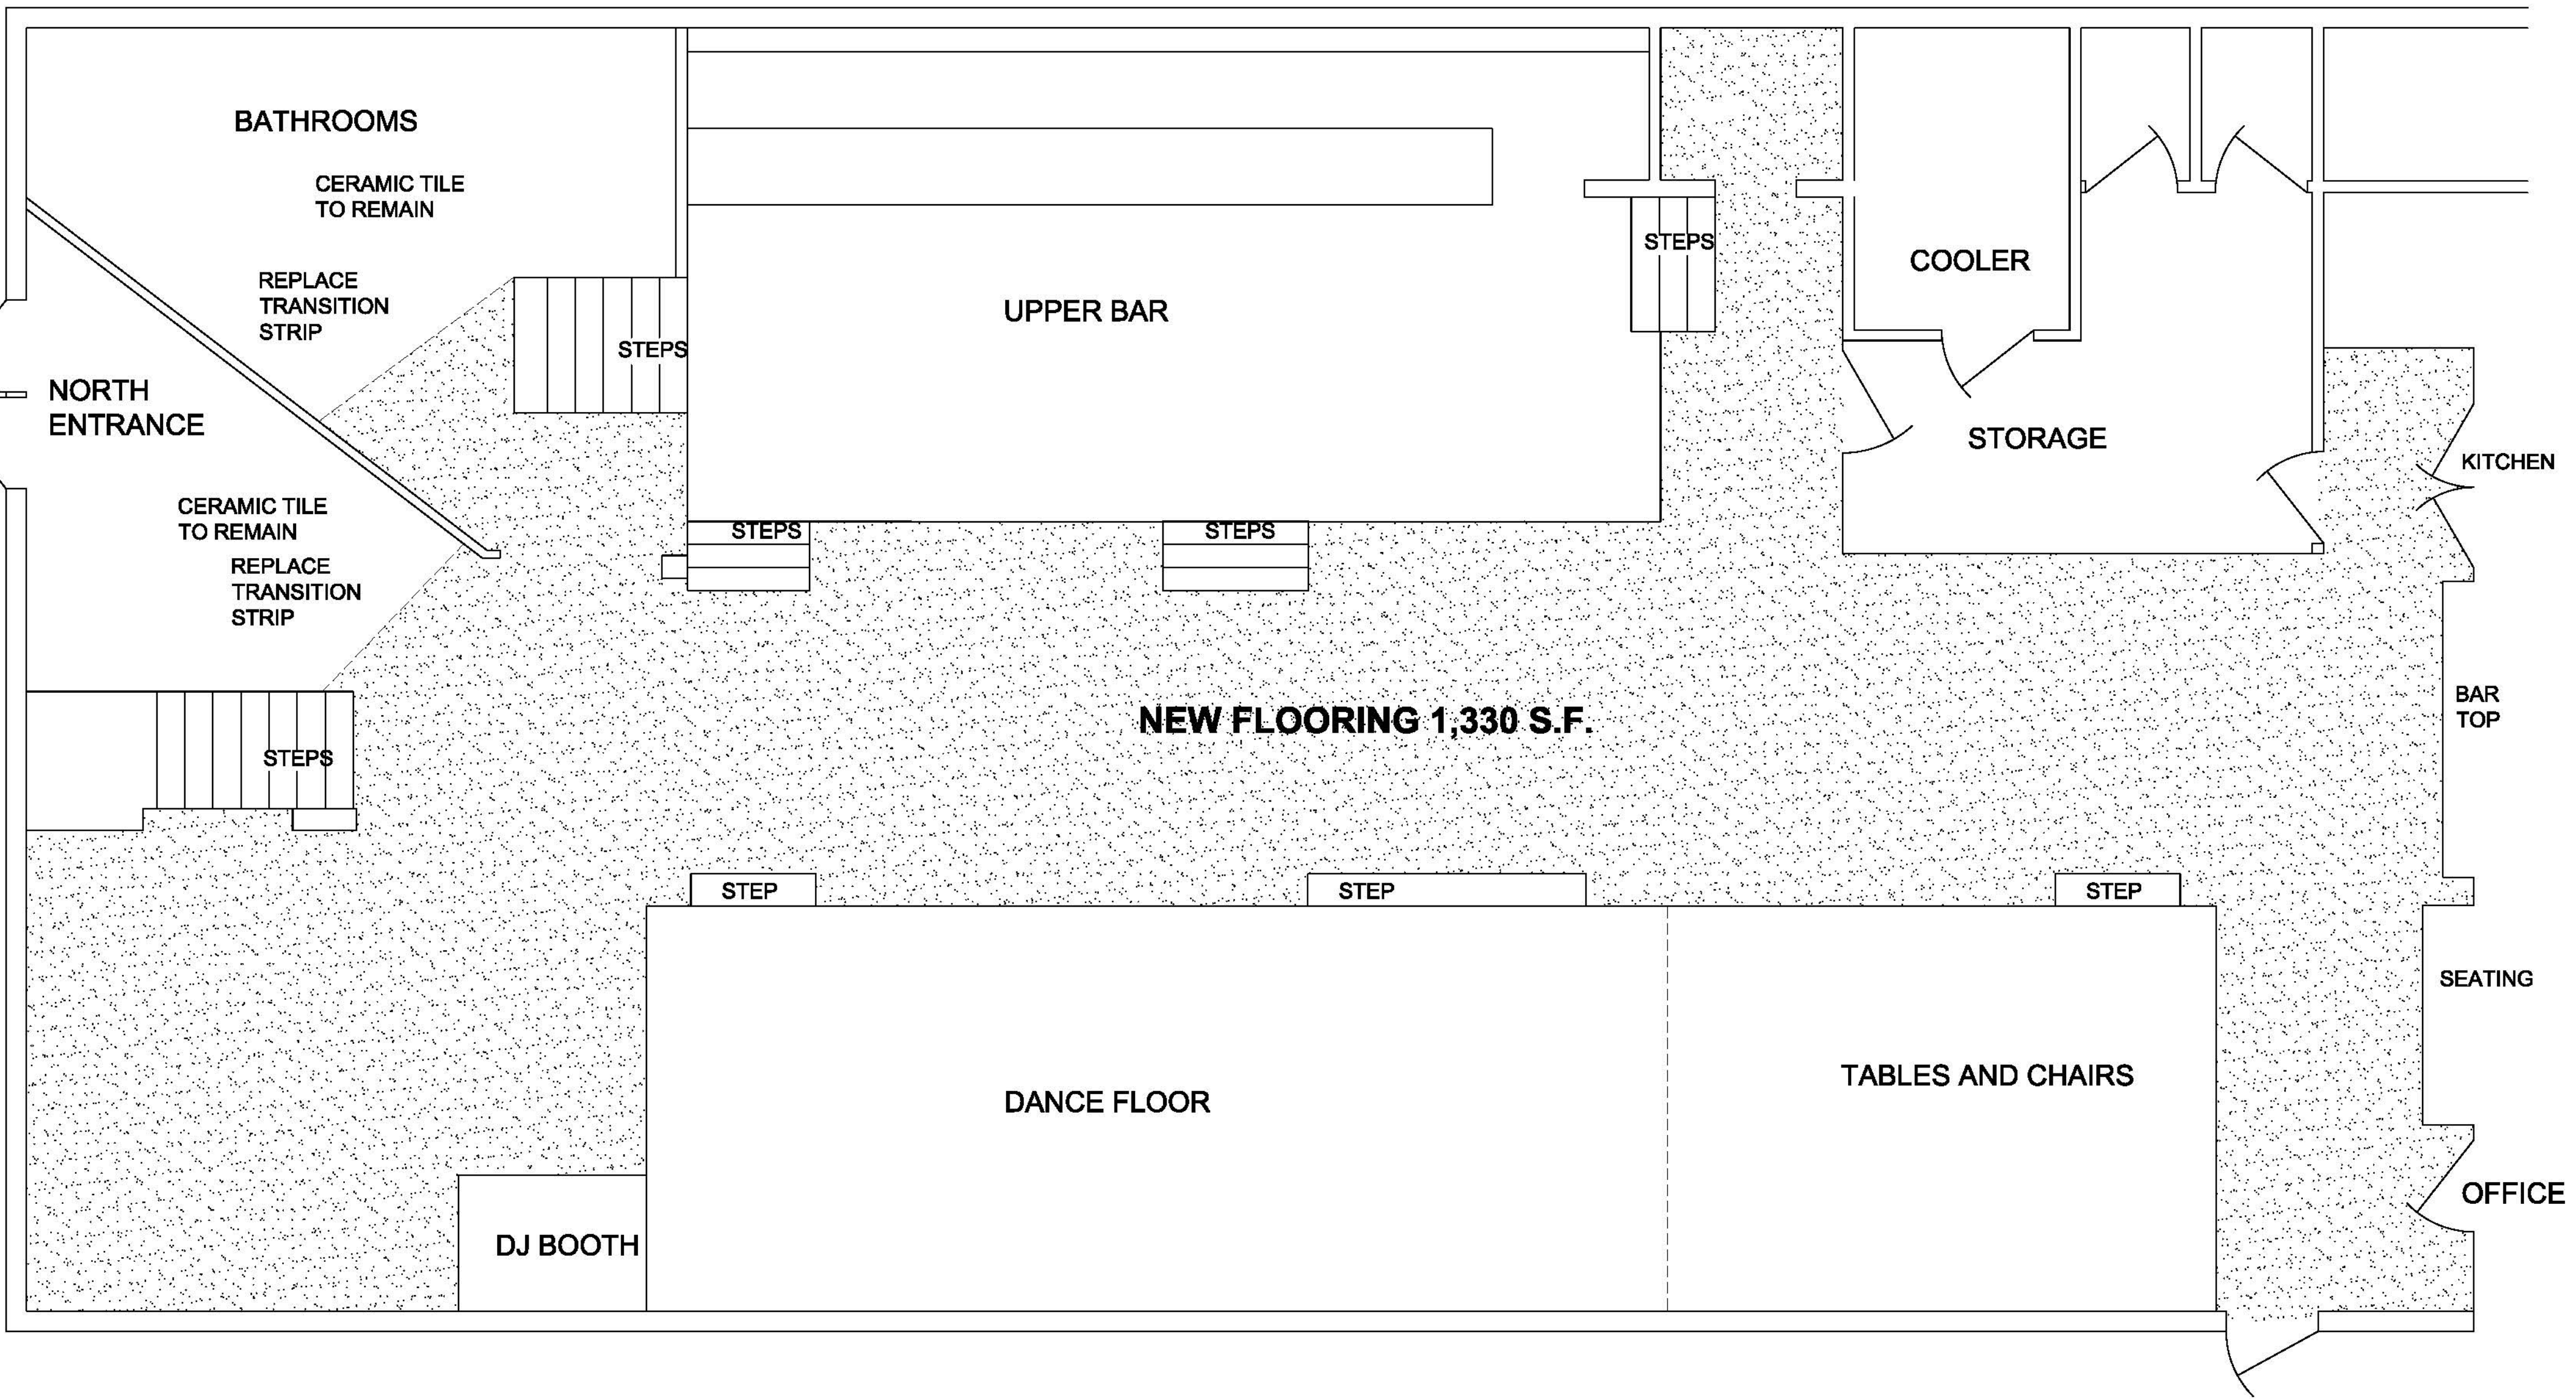

MOLLY McGUIRES

BATHROOMS

CERAMIC TILE TO REMAIN

REPLACE TRANSITION STRIP

NORTH ENTRANCE

CERAMIC TILE TO REMAIN

REPLACE TRANSITION STRIP

UPPER BAR

STEPS

COOLER

STORAGE

KITCHEN

NEW FLOORING 1,330 S.F.

BAR TOP

STEPS

STEP

STEP

STEP

DANCE FLOOR

TABLES AND CHAIRS

SEATING

DJ BOOTH

OFFICE