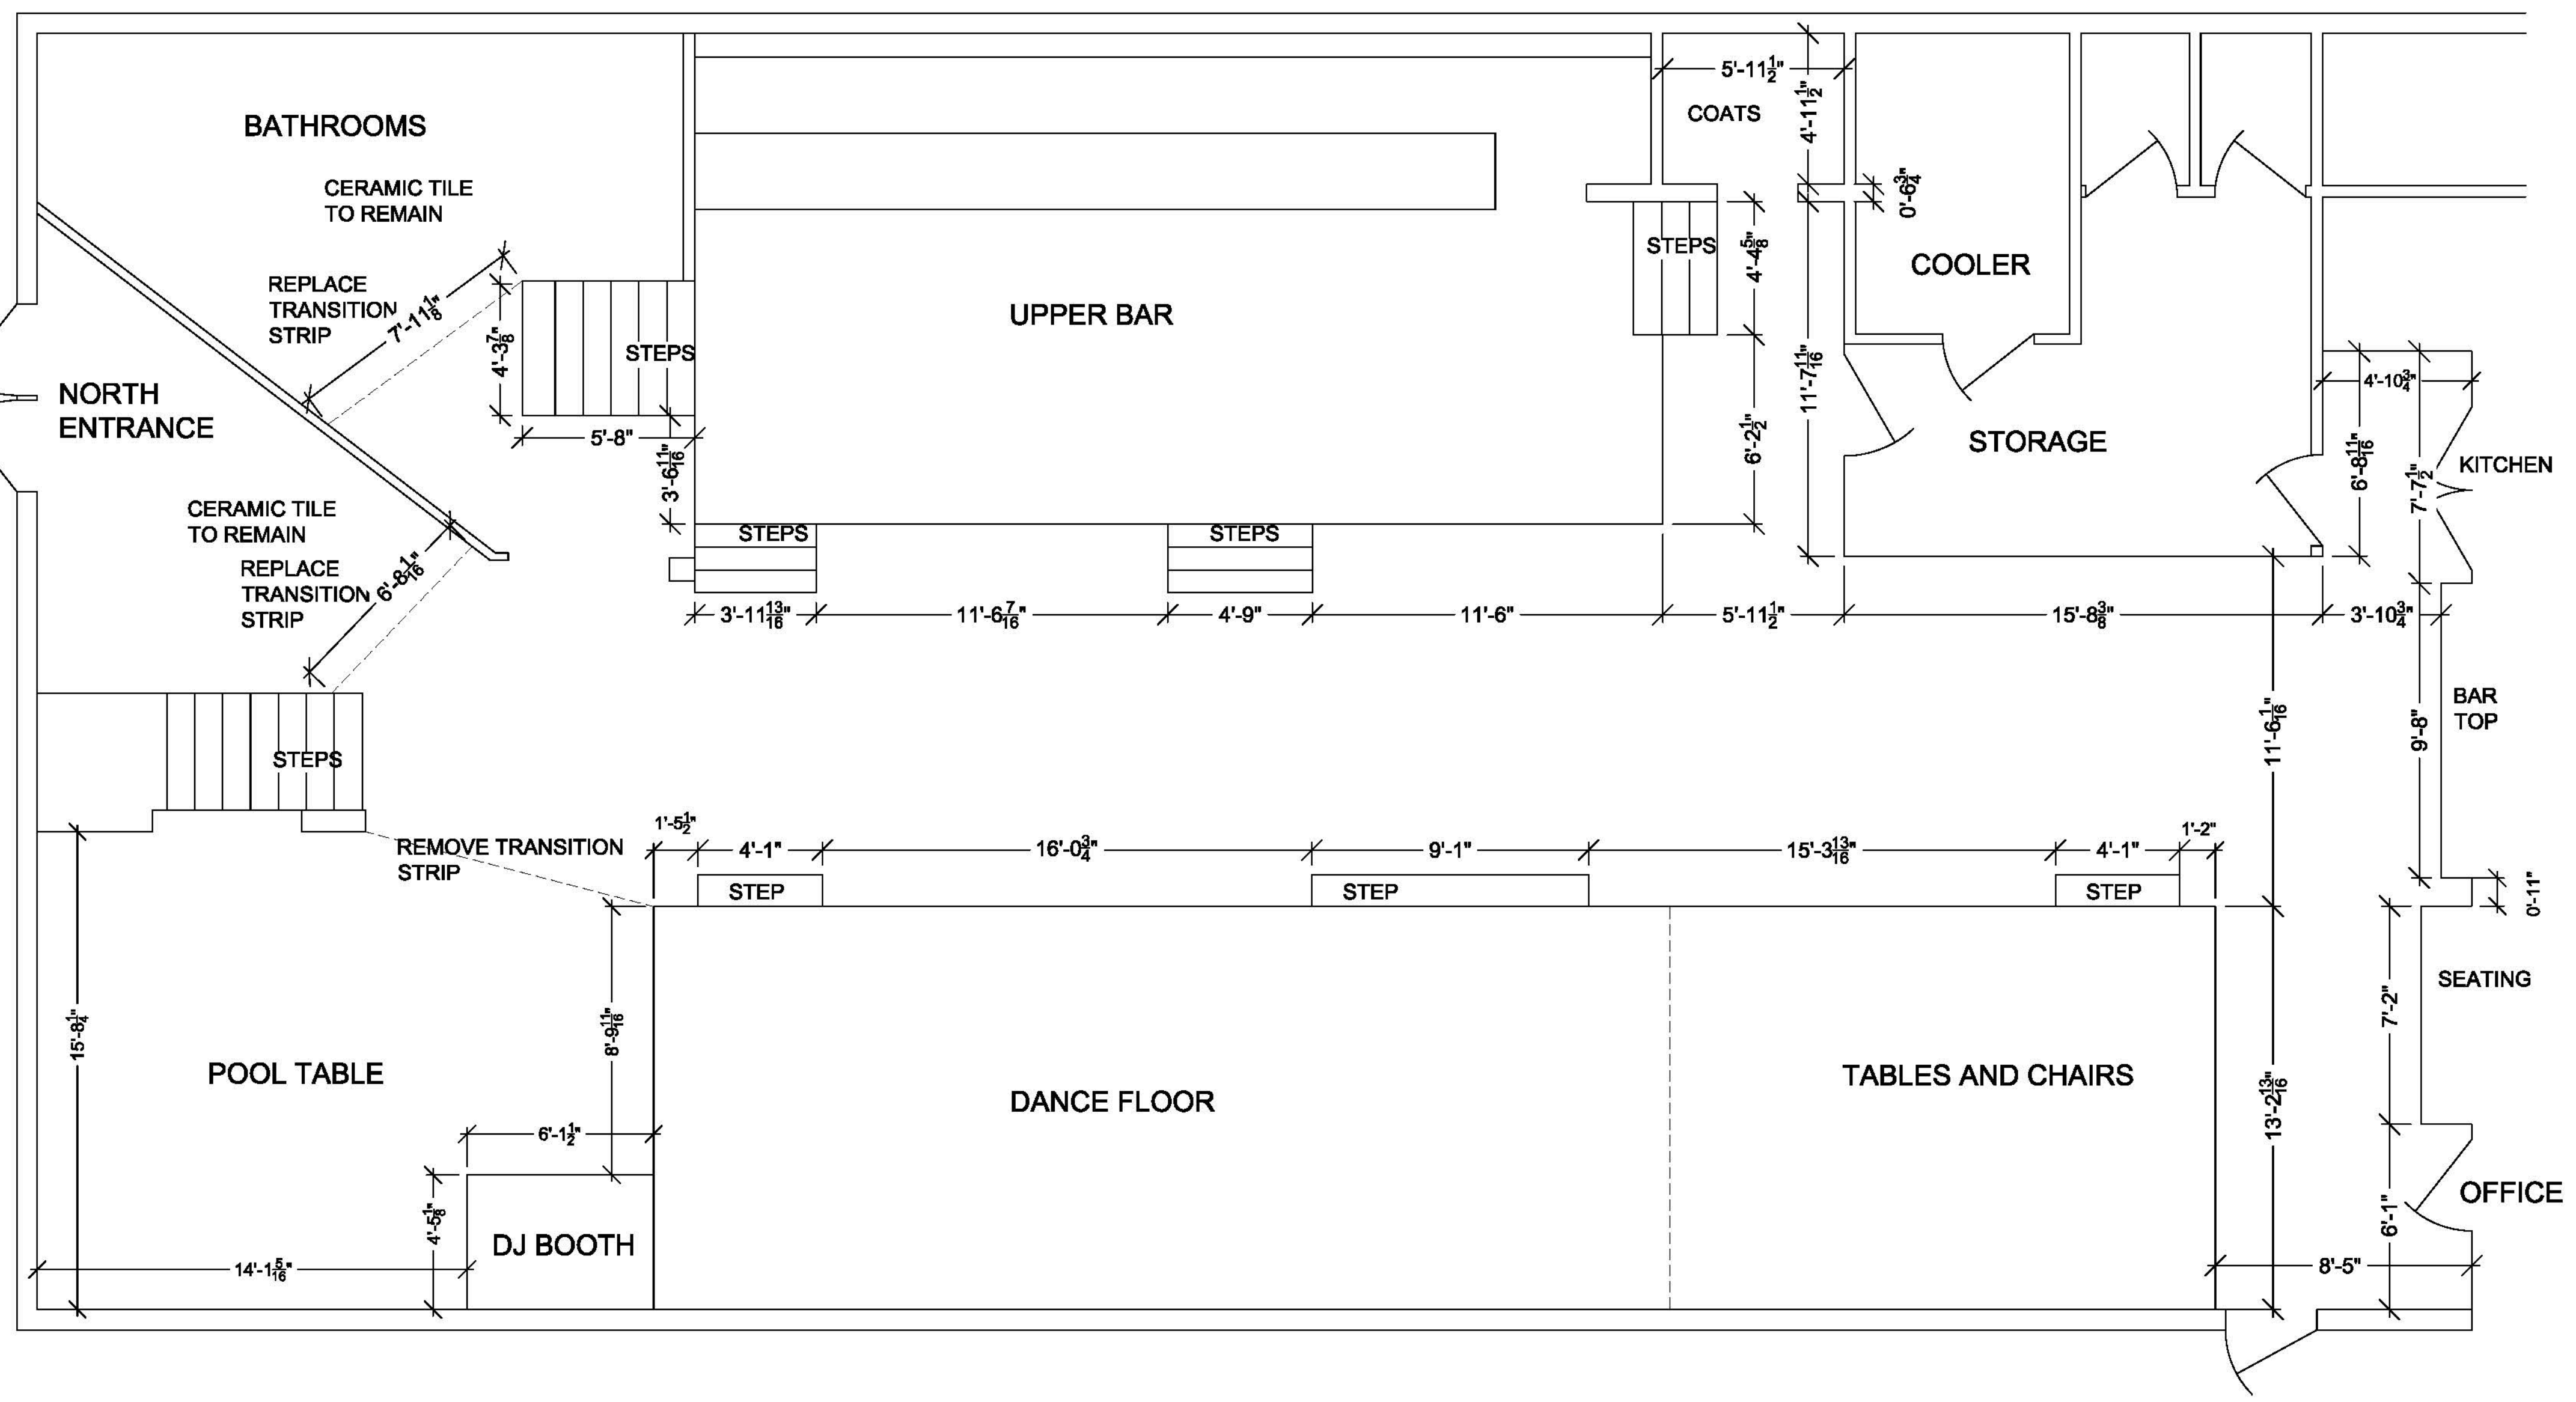

MOLLY McGUIRES

BATHROOMS

CERAMIC TILE TO REMAIN

REPLACE TRANSITION STRIP

NORTH ENTRANCE

CERAMIC TILE TO REMAIN

REPLACE TRANSITION STRIP

UPPER BAR

STEPS

COOLER

STORAGE

KITCHEN

NEW FLOORING 1,330 S.F.

BAR TOP

STEPS

STEP

STEP

STEP

DANCE FLOOR

TABLES AND CHAIRS

SEATING

DJ BOOTH

OFFICE